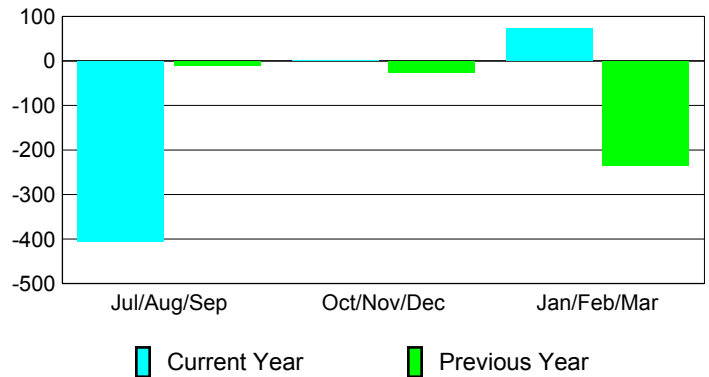

Gender Comparison 2009-2010

Male

Female