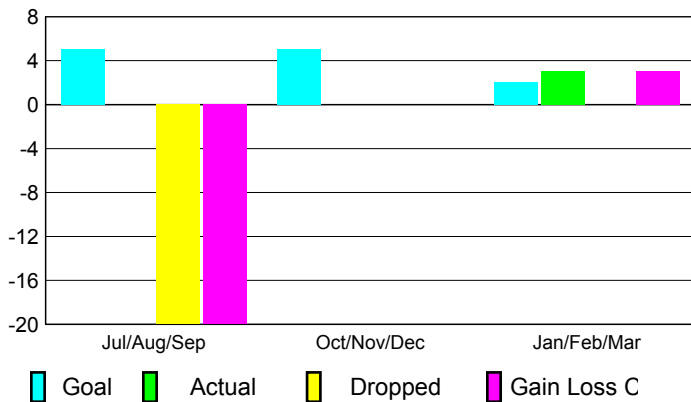

2009-2010 GMT Quarterly Report for District (or Undistricted) **District 305 S3**

GMT: NARESH KUMAR AGGARWAL

Location: PAKISTAN

GMT CA: 6

CLUBS

Club Results
2009-2010

Clubs
2008-2009

Month	New Club Goal	Actual New Clubs	Actual Dropped Clubs	Gain/Loss of Clubs	Gain/Loss of Clubs
Jul/Aug/Sep	5	0	-20	-20	-1
Oct/Nov/Dec	5	0	0	0	0
Jan/Feb/Mar	2	3	0	3	-13
Totals	12	3	-20	-17	-14

Club Results 2009-2010

Goal, New, Dropped, Gain/Loss

Comparison of Club Gain/Loss

Current Year Compared to the Previous Year

YTD Status Quo Clubs 2009-2010

Status Quo Clubs Compared to Status Quo Members

MEMBERSHIP

Membership Results
2009-2010

Membership
2008-2009

Month	Net Memb Goal	Actual New Memb	Actual Dropped Memb	Gain/Loss of Memb	Gain/Loss of Memb
Jul/Aug/Sep	200	6	-411	-405	-11
Oct/Nov/Dec	200	20	-18	2	-25
Jan/Feb/Mar	90	82	-8	74	-234
Totals	490	108	-437	-329	-270