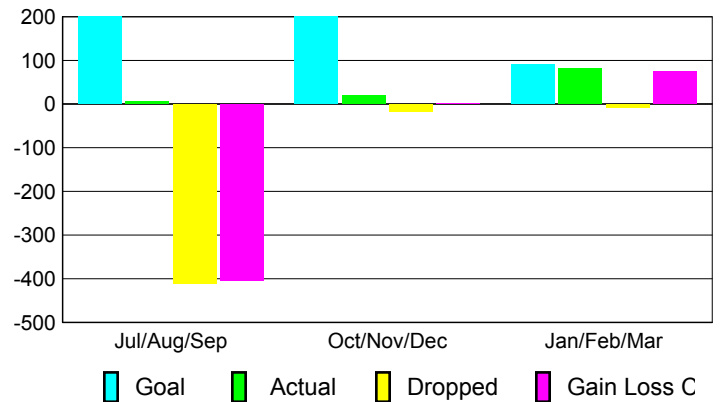

Membership Results 2009-2010

Goal, New, Dropped, Gain/Loss

Comparison of Membership Gain/Loss

Current Year Compared to the Previous Year