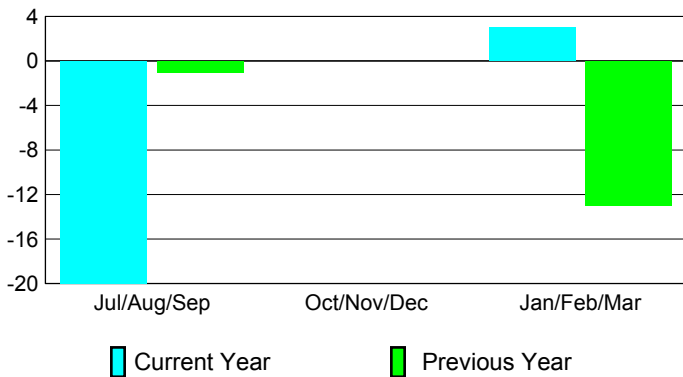

2009-2010 GMT Quarterly Report for District (or Undistricted) **District 305 S3**

GMT: NARESH KUMAR AGGARWAL

Location: PAKISTAN

GMT CA: 6

CLUBS

Club Results
2009-2010

Clubs
2008-2009

Month	New Club Goal	Actual New Clubs	Actual Dropped Clubs	Gain/Loss of Clubs	Gain/Loss of Clubs
Jul/Aug/Sep	5	0	-20	-20	-1
Oct/Nov/Dec	5	0	0	0	0
Jan/Feb/Mar	2	3	0	3	-13
Totals	12	3	-20	-17	-14

Club Results 2009-2010

Goal, New, Dropped, Gain/Loss

Comparison of Club Gain/Loss

Current Year Compared to the Previous Year

YTD Status Quo Clubs 2009-2010

Status Quo Clubs Compared to Status Quo Members

MEMBERSHIP