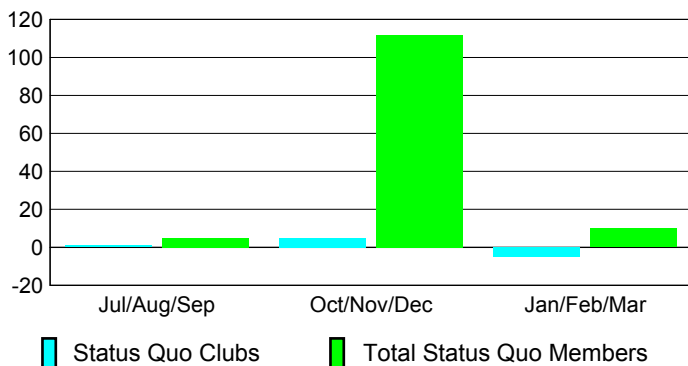

Club Results 2009-2010

Goal, New, Dropped, Gain/Loss

Comparison of Club Gain/Loss

Current Year Compared to the Previous Year

YTD Status Quo Clubs 2009-2010

Status Quo Clubs Compared to Status Quo Members

MEMBERSHIP

Membership Results
2009-2010

Membership
2008-2009

Month	Net Memb Goal	Actual New Memb	Actual Dropped Memb	Gain/Loss of Memb	Gain/Loss of Memb
Jul/Aug/Sep	200	6	-411	-405	-11
Oct/Nov/Dec	200	20	-18	2	-25
Jan/Feb/Mar	90	82	-8	74	-234
Totals	490	108	-437	-329	-270